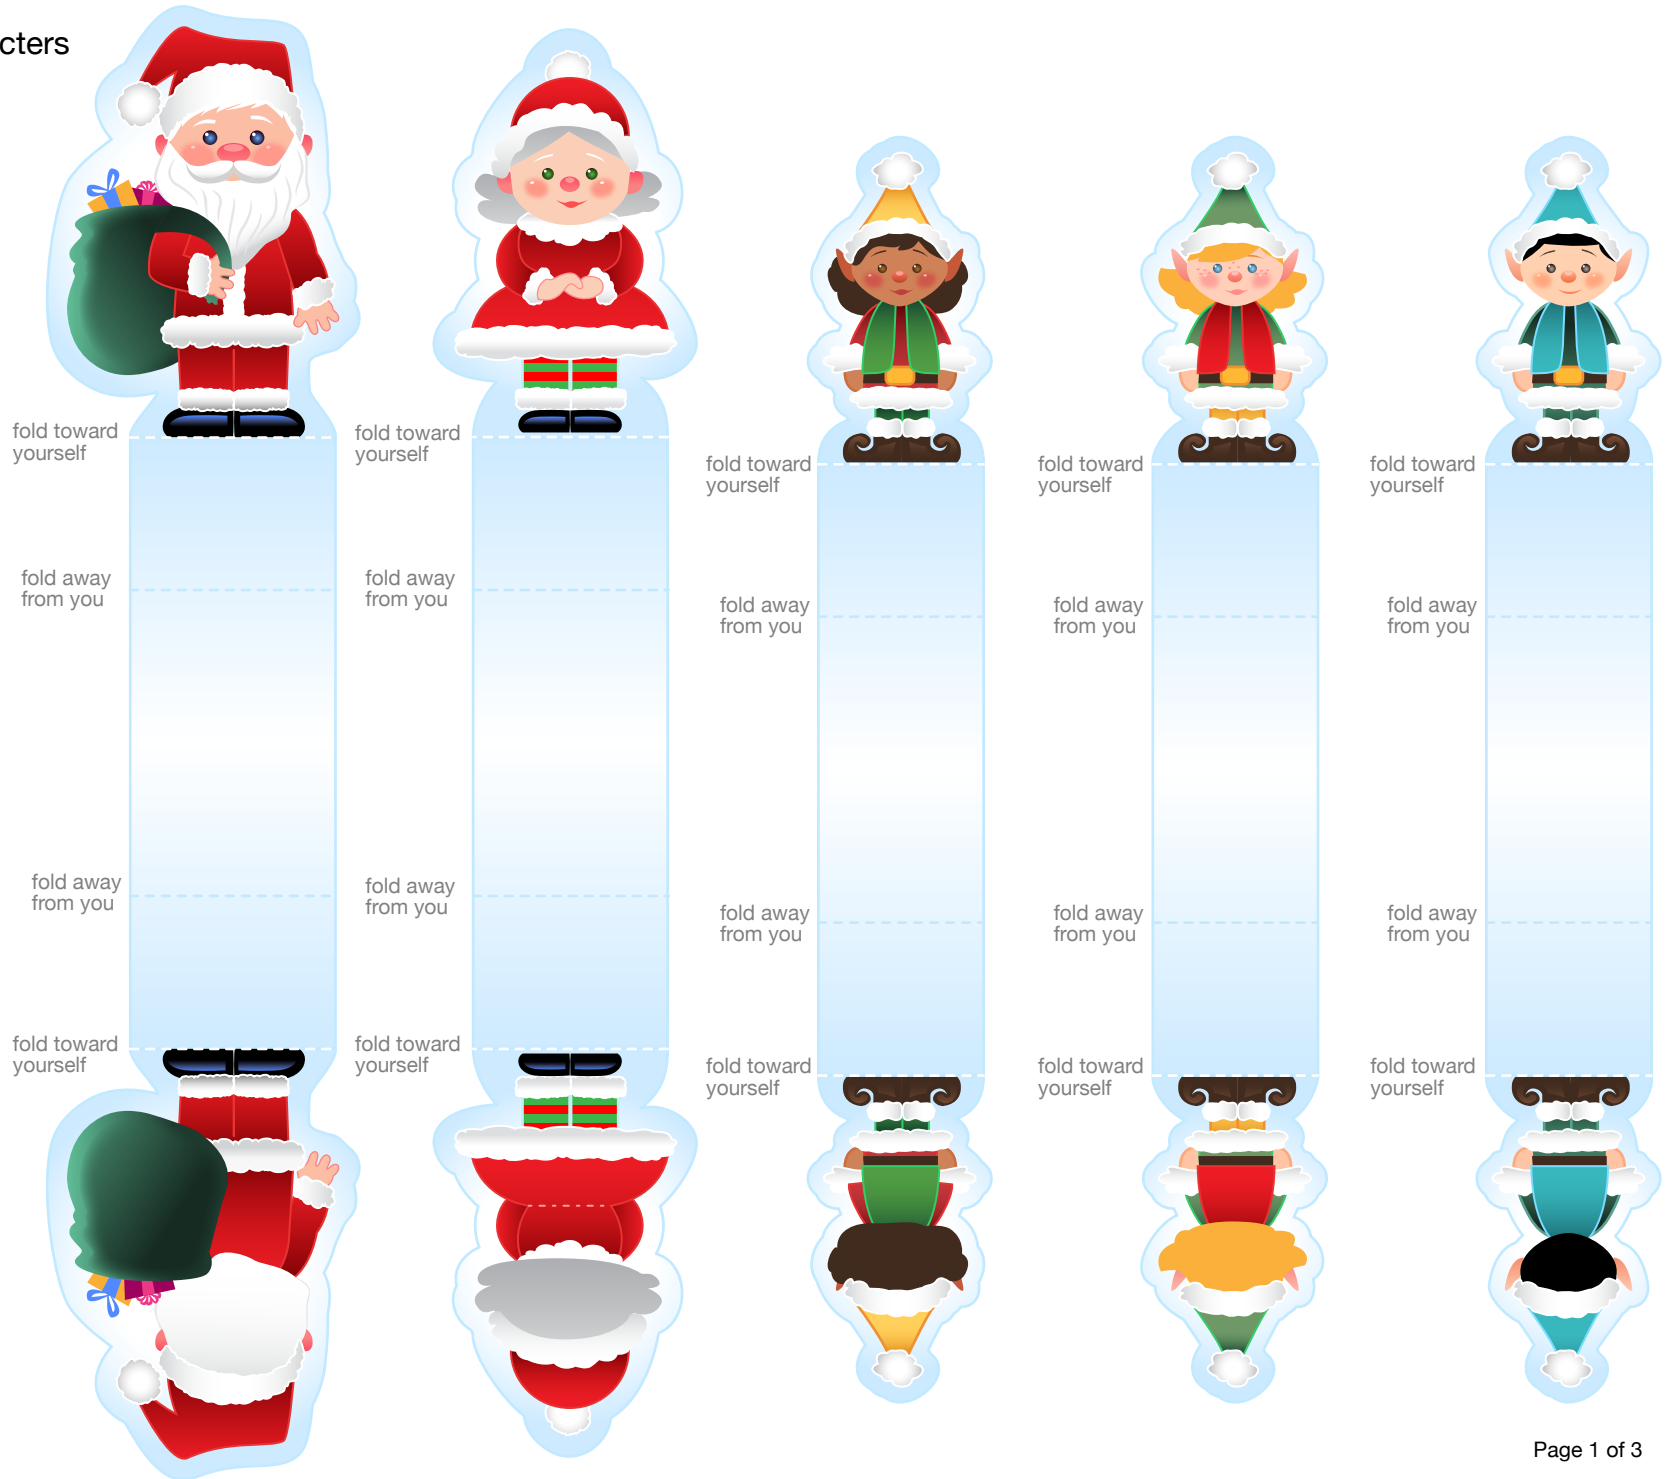

Christmas Characters

Christmas Characters

Christmas Characters Instructions

1. Cut out all of the Christmas characters.
2. Make the two folds away from you, as indicated, and glue the front and the back side of the pieces